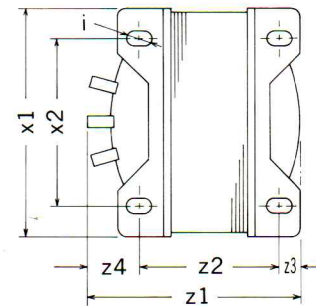

SUGANO ELECTRIC LABOLATORY, LTD.

8-10, Minami-ohi 5-chome, Shinagawa-ku, Tokyo, Japan 140.

TEL 03-3763-6701 FAX 03-3768-7750